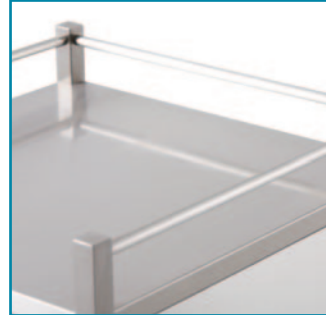

## Stainless Steel Instrument Trolleys

The following pages contain our range of stainless steel instrument trolleys. These instrument trolleys are ideal for areas where hygiene is essential.

- High grade 304 grade stainless steel
- 2 trolleys available with 2 sides and rail on 3 sides
- Rubber castors - 2 x swivel, 2 x swivel with brakes
- Front Castors feature locks
- Smooth welding

See more information on next page

M1548

Code	Details	Overall Size WxDxH (mm)	Castors (mm)	Unit Weight (kg)
M1530	Single Trolley, with Rails & No Drawer	500x500x900	95	11.2
M1531	Single Trolley, 1 Drawer	500x500x900	95	17.6
M1532	Single Trolley, 2 Drawer	500x500x900	95	23
M1533	Single Trolley, 3 Drawer	500x500x900	95	29.6
M1534	Single Trolley, 4 Drawer	500x500x900	95	34
M1535	Double Trolley, with Rails & No Drawer	800x500x900	95	14
M1536	Double Trolley, 1 Drawer	800x500x900	95	23
M1537	Double Trolley, 2 Drawer	800x500x900	95	32
M1538	Double Trolley, 2 Drawer (side by side)	800x500x900	95	25.7
M1539	Double Trolley, 4 Drawer (2 over 2)	800x500x900	95	36.4
M1540	Stainless Steel Trolley, 4 Half Drawers, 1 Full Drawer	800x500x970	95	43.8
M1541	Stainless Steel Trolley, 6 Drawers	900x500x970	95	55
M1542	Stainless Steel Trolley, 6 Half Drawers, 1 Full Drawer	800x500x970	95	55.5
M1543	Stainless Steel Trolley, 4 Half Drawers,	600x500x1070	95	44.6
M1546	Single Trolley, No Rail on top	500x500x900	95	10.5
M1547	Single Trolley, No Rail on top	600x500x900	95	11.4
M1548	Single Trolley, No Rail on top	800x500x900	95	14