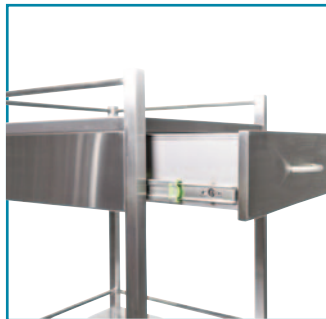

## Stainless Steel Instrument Trolleys

The following pages contain our range of stainless steel instrument trolleys. These instrument trolleys are ideal for areas where hygiene is essential.

- High grade 304 grade stainless steel
- 2 trolleys available with 2 sides and rail on 3 sides
- Rubber castors - 2 x swivel, 2 x swivel with brakes
- Front Castors feature locks
- Smooth welding

See more information on next page

M1548

Code	Details	Overall Size WxDxH (mm)	Castors (mm)	Unit Weight (kg)
M1530	Single Trolley, with Rails & No Drawer	500x500x900	95	11.2
M1531	Single Trolley, 1 Drawer	500x500x900	95	17.6
M1532	Single Trolley, 2 Drawer	500x500x900	95	23
M1533	Single Trolley, 3 Drawer	500x500x900	95	29.6
M1534	Single Trolley, 4 Drawer	500x500x900	95	34
M1535	Double Trolley, with Rails & No Drawer	800x500x900	95	14
M1536	Double Trolley, 1 Drawer	800x500x900	95	23
M1537	Double Trolley, 2 Drawer	800x500x900	95	32
M1538	Double Trolley, 2 Drawer (side by side)	800x500x900	95	25.7
M1539	Double Trolley, 4 Drawer (2 over 2)	800x500x900	95	36.4
M1540	Stainless Steel Trolley, 4 Half Drawers, 1 Full Drawer	800x500x970	95	43.8
M1541	Stainless Steel Trolley, 6 Drawers	900x500x970	95	55
M1542	Stainless Steel Trolley, 6 Half Drawers, 1 Full Drawer	800x500x970	95	55.5
M1543	Stainless Steel Trolley, 4 Half Drawers,	600x500x1070	95	44.6
M1546	Single Trolley, No Rail on top	500x500x900	95	10.5
M1547	Single Trolley, No Rail on top	600x500x900	95	11.4
M1548	Single Trolley, No Rail on top	800x500x900	95	14