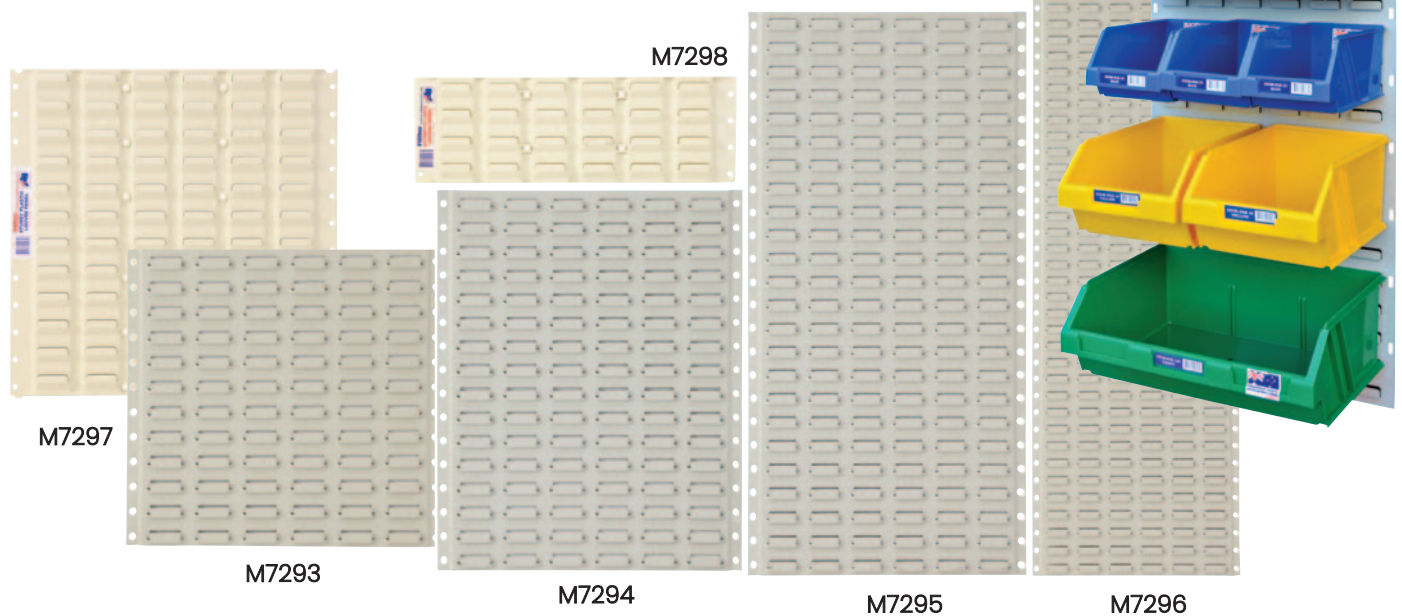

## Louvre Panels (Metal & ABS Plastic)

- These louvre panels are available in both metal and ABS plastic and can be used for many applications including work benches, packing areas, walls, shelving etc
- 4 standard sizes in the metal louvre panel and 2 standard sizes in the ABS plastic panels

Code	Details	Overall Size WxH (mm)	Unit Weight (kg)
M7293	Metal Louvre Panel Board	455x455	2.5
M7295	Metal Louvre Panel Board	455x914	3.3
M7294	Metal Louvre Panel Board	455x610	5
M7296	Metal Louvre Panel Board	450x1800	10
M7297	ABS Plastic Louvre Panel Board	460x153	0.2
M7298	ABS Plastic Louvre Panel Board	460x460	0.5