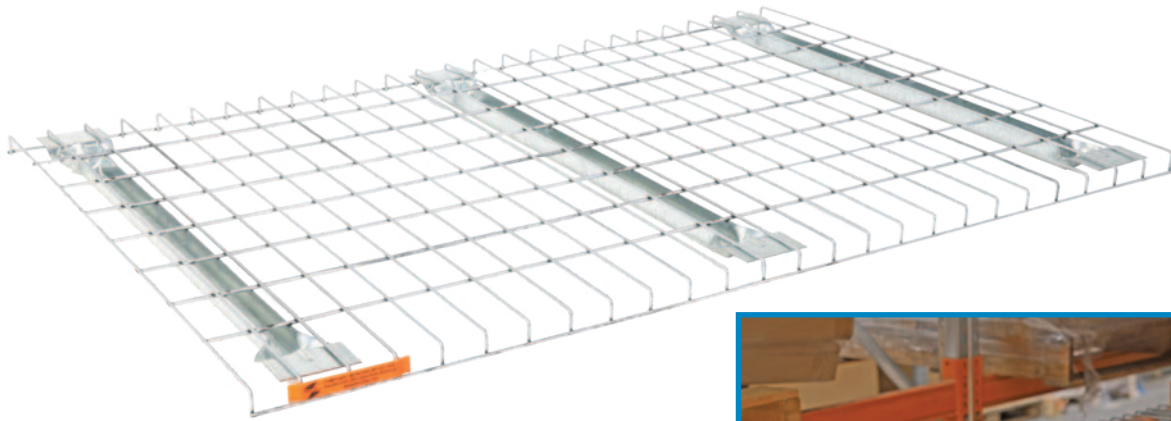

Pallet Racking Mesh Decks

- Our mesh decks are made to suit almost any standard pallet racking system
- Mesh decks come in 2 standard sizes 1250mm and 1350mm wide
- Comes complete with support bars
- Suitable for skids and pallets of heavier weights

Code	Details	Load Capacity (kg)	Width (mm)	Depth (mm)
M7462	Pallet Racking Mesh Decks (suits 2600mm beams)	1000	1250	840
M7463	Pallet Racking Mesh Decks (suits 2750mm beams)	1000	1350	840

Visit www.mhaproducts.com.au for more images and details